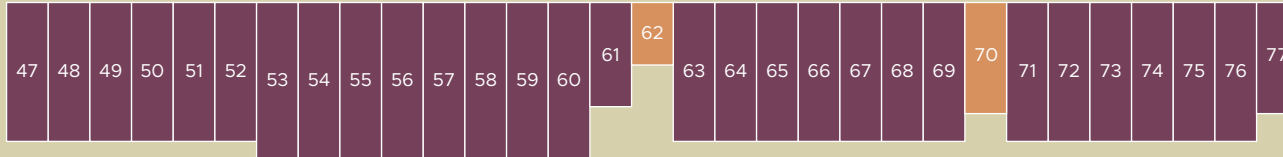

## RV & TRAILER STORAGE MAP

RV STORAGE SITE  
(DAILY OR MONTHLY)

TRAILER STORAGE SITE  
(DAILY OR MONTHLY)

ENTRANCE  
EXIT

MUNDS WASH